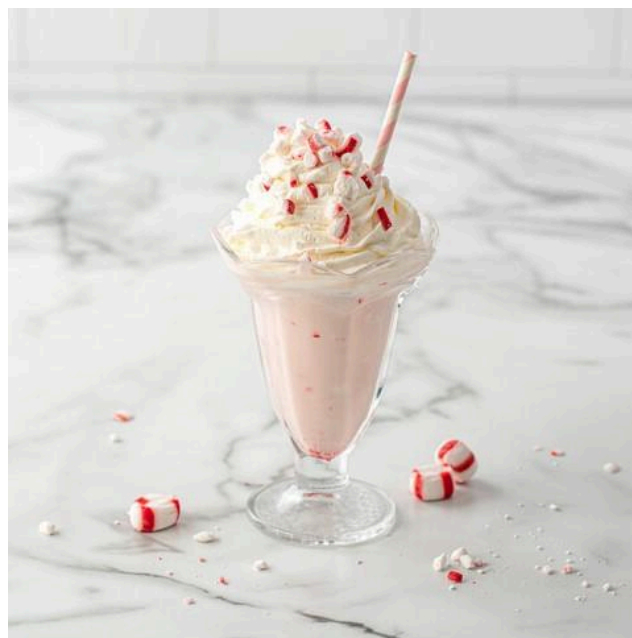

PEPPERMINT SHAKE

Creamy & refreshing peppermint milkshake using f'real by Rich's Made to Order Shake Base & crushed peppermints.

Yield: 1 Shake

INGREDIENTS

1 Each  f'real Made to Order Shake Base, 12 9-Fl Oz (#80043)

1/4 C Peppermint Pieces

1 Dollop  On Top® Original Whipped Topping, 12 16-Oz Bags (#02559)

DIRECTIONS

- 1 Blend f'real by Rich's Made to Order Shake Base per the instructions, with addition of peppermint pieces.
- 2 Add a dollop of On Top Whipped Topping and additional crushed peppermints.
- 3 Enjoy!