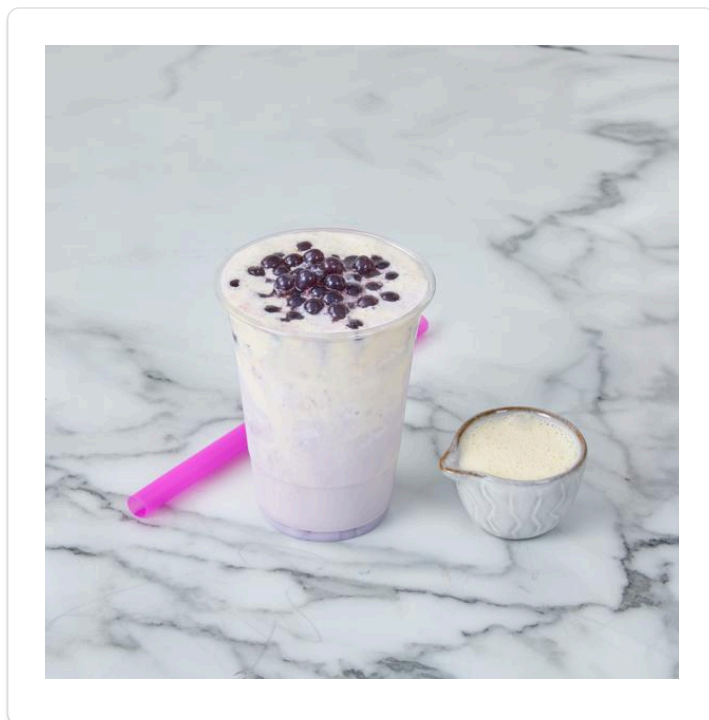

VANILLA UBE SHAKE

Crafting creatively customizable, seasonal shakes and LTOs is easier than ever with the f'real by Rich's Foodservice Blender. This Vanilla Ube Shake is sure to be a smash on seasonal beverage and dessert menus! Simply add ube powder to a f'real by Rich's Blend & Serve Vanilla Shake cup and blend. Top with boba and Rich's All-Purpose Creamer. Serve and enjoy!

Yield: 1 Milkshake

INGREDIENTS

RICH'S f'real Blend & Serve Vanilla Shake Natural & Artificially Flavored, 12 10-Fl Oz (#80036)

RICH'S All-In-One Creamer 12 2-Lb Cartons (#23904)

Ube powder

Taro boba

DIRECTIONS

- 1 Add ube powder to a f'real by Rich's Made to Order Shake Base cup
- 2 Blend with the f'real by Rich's B7 Back of House Blender
- 3 Add creamer and top with boba
- 4 Serve & enjoy!

CHEF NOTES

Add ube powder to a f'real by Rich's Made to Order Shake Base cup