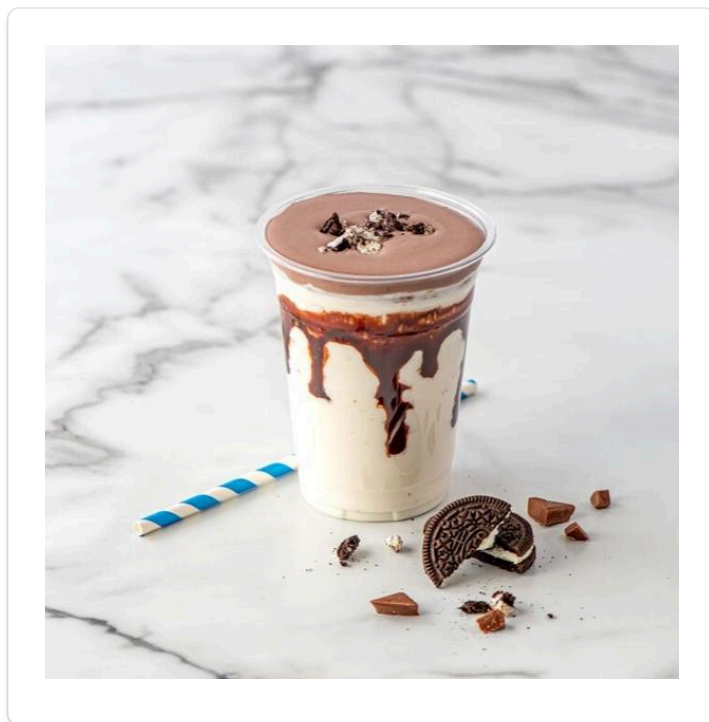

LAYERED CHOCOLATE MOCHA FRAPPE WITH OREO COOKIE CRUMBLES

With creamy layers, cookie crumbles, and a chocolatey surprise on top, every sip is a swirl of fun.

Yield: 1 shake

INGREDIENTS

RICH'S Chocolate Soft Whip Cold Foam, 12 Ct, 1.19 lbs (#24751)

RICH'S f'real Blend & Serve Vanilla Shake Natural & Artificially Flavored, 12 10-Fl Oz (#80036)

1/4 C Oreo cookie crumbles

Chocolate Syrup

DIRECTIONS

- 1 Prepare the f'real shake
- 2 Line cup with chocolate syrup
- 3 Pour the shake into the cup
- 4 Top with Chocolate Soft Whip Cold Foam and add oreo cookie crumbles