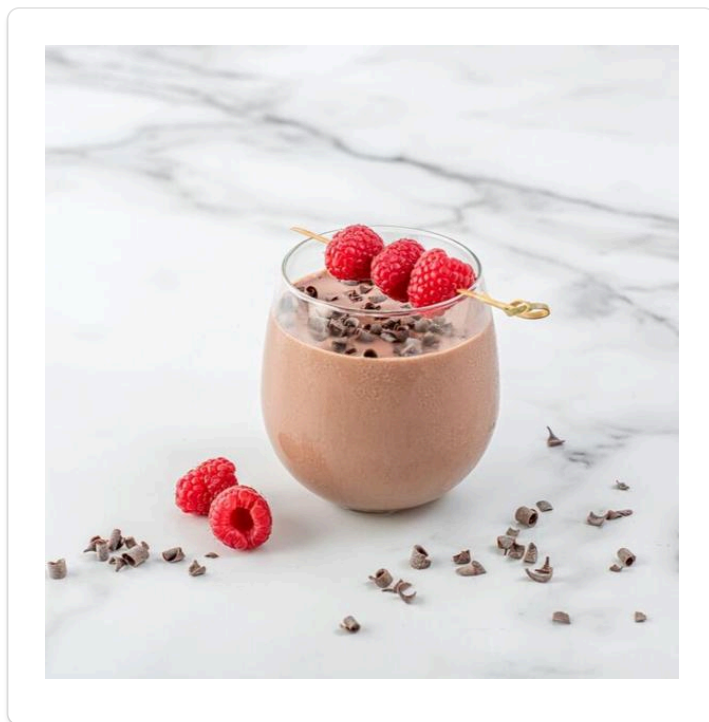

CHOCOLATE RASPBERRY WINE SLIDE

Indulge in a shake that's rich, fruity and a little bit fancy. Blend f'real Chocolate Shake Base with raspberry puree and a splash of red wine if you're feeling bold. Once it's smooth and decadent, pour into a glass and top with chocolate shavings and a fresh raspberry.

Sweet, silky and perfect for a grown-up twist on dessert.

Yield: 1 wine slide

INGREDIENTS

RICH'S f'real Blend & Serve Chocolate Shake, 12 10-Fl Oz (#80050)

Raspberry Puree

Splash of red wine

Chocolate shavings

Raspberries

DIRECTIONS

1. 1 Mix in f'real Chocolate Shake Base, raspberry puree and a splash of red wine (if desired)
2. 2 Top with chocolate shavings and a fresh raspberries!