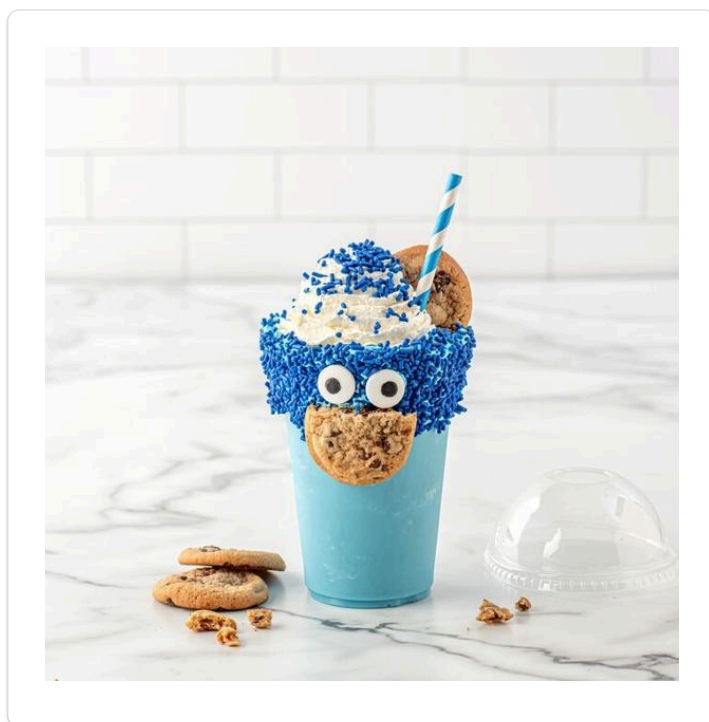

COOKIE MONSTER MILKSHAKE

Bring some playful fun to your glass with this bright blue shake. Blend f'real Vanilla Shake Base with a touch of blue food gel until smooth and colorful. Pour it up, then top with a swirl of whipped cream, mini chocolate chip cookies and a shower of blue sprinkles. Totally Cookie Monster approved.

Yield: 1 Shake

INGREDIENTS

RICH'S f'real Blend & Serve Vanilla Shake Natural & Artificially Flavored, 12 10-Fl Oz (#80036)

Blue Food Gel

RICH'S On Top® Original Whipped Topping, 12 16-Oz Bags (#02559)

Mini Chocolate Chip Cookies

DIRECTIONS

- 1 Mix in f'real Vanilla Blend & Serve with blue food gel
- 2 Top with On Top® Original Whipped Topping, mini chocolate chip cookies, and blue sprinkles