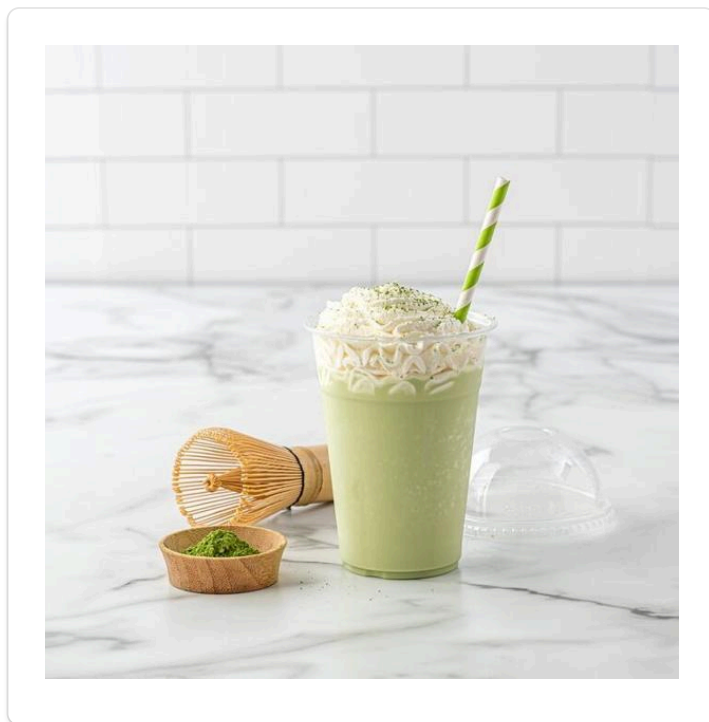

VANILLA MATCHA SHAKE

Sip on a shake that's creamy, earthy and perfectly balanced. Blend f'real Vanilla Shake Base with Monin Matcha Green Tea Syrup for a smooth mix of sweet and green tea flavor. Pour into a glass, then top with a swirl of Soft Whip and a dusting of matcha powder. Refreshing, velvety and just the right touch of zen.

Yield: 1 Shake

INGREDIENTS

RICH'S f'real Blend & Serve Vanilla Shake Natural & Artificially Flavored, 12 10-Fl Oz (#80036)

RICH'S On Top® Original Whipped Topping, 12 16-Oz Bags (#02559)

Monin Matcha Green Tea Syrup

Matcha Powder

DIRECTIONS

- 1 Mix in f'real Vanilla Blend & Serve with Monin Matcha Green Tea syrup
- 2 Top with On Top® Original Whipped Topping and a dusting of matcha powder