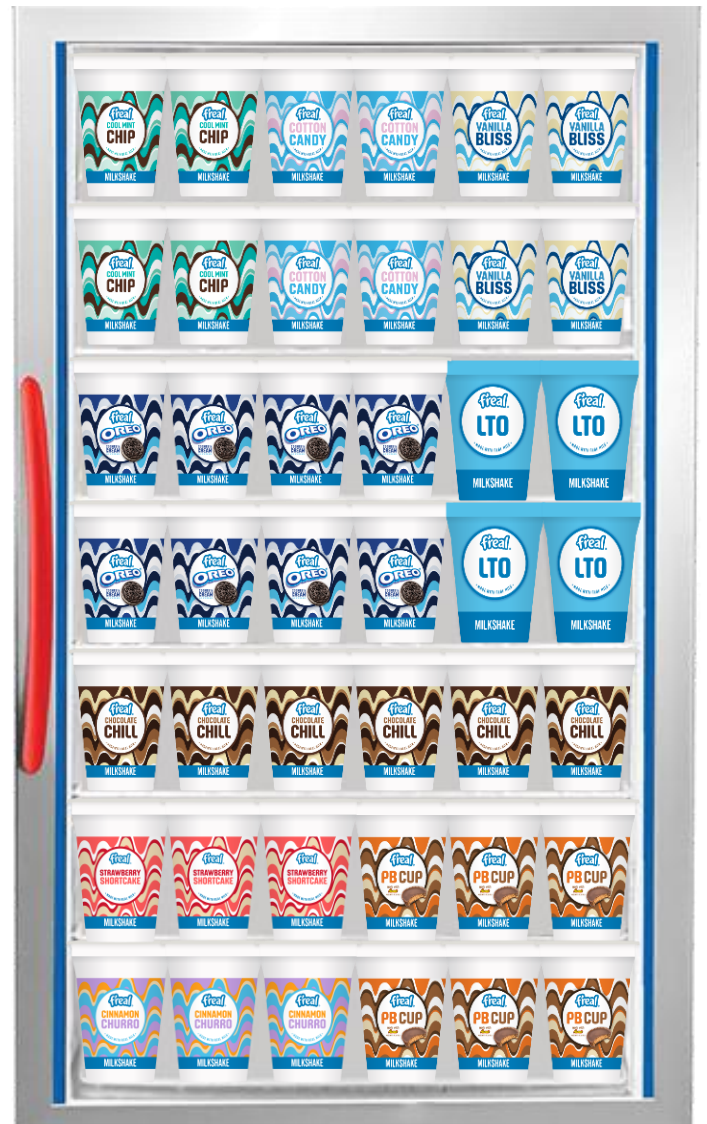

# TALL UPRIGHT FREEZER

MILKSHAKES

## INSTRUCTIONS

This layout is designed to maximize sales – please follow!

Between LTO seasons, be sure to stock your highest-performing flavors and place them in any open slots until the next LTO is available:

- Oreo® Cookies & Cream
- Chocolate Chill
- PB Cup Made with Reese's

Scan this QR code to visit the f'real website.

Download planograms, cup renders and access all current SKUs on the Product Ordering Guide.