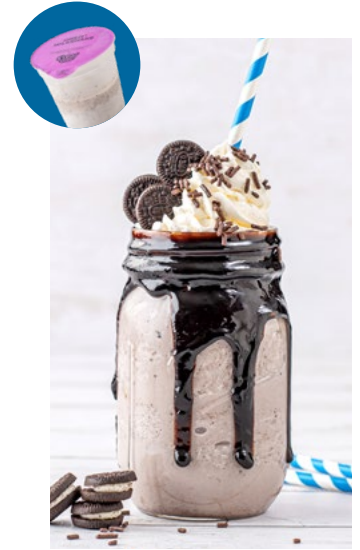

ROOT BEER SHAKE

(PC 80036)

SHAKE INGREDIENTS:

f'real Blend & Serve Vanilla
Monin Root Beer Syrup

EXPLORE ALL OUR RECIPES
AT RICHUSA.COM/RECIPES.

OUR F'REAL UNBRANDED CUPS PORTFOLIO

**F'REAL BLEND & SERVE
CHOCOLATE SHAKE**
12 10-FL OZ
(PC 80050)

**F'REAL BLEND & SERVE
COFFEE FRAPPE**
12 10-FL OZ
(PC 80055)

**F'REAL BLEND & SERVE MANGO
SMOOTHIE**
12 10-FL OZ
(PC 80054)

F'REAL BLEND & SERVE OREO® SHAKE
12 10-FL OZ
(PC 80081)

**F'REAL BLEND & SERVE
STRAWBERRY
BANANA SMOOTHIE**
12 10-FL OZ
(PC 80053)