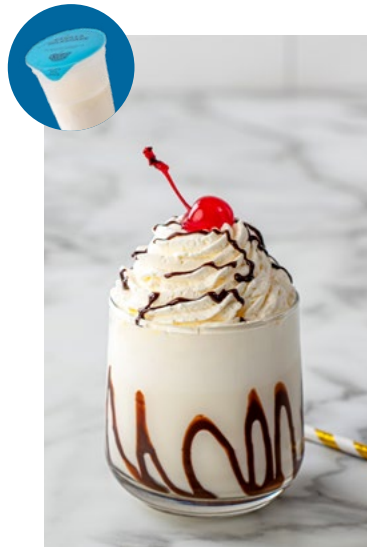

ROOT BEER SHAKE

(PC 80036)

SHAKE INGREDIENTS:

f'real Blend & Serve Vanilla
Monin Root Beer Syrup

EXPLORE ALL OUR RECIPES
AT RICHUSA.COM/RECIPES.

OUR F'REAL UNBRANDED CUPS PORTFOLIO

**F'REAL BLEND & SERVE
CHOCOLATE SHAKE**
12 10-FL OZ
(PC 80050)

**F'REAL BLEND & SERVE
COFFEE FRAPPE**
12 10-FL OZ
(PC 80055)

**F'REAL BLEND & SERVE MANGO
SMOOTHIE**
12 10-FL OZ
(PC 80054)

F'REAL BLEND & SERVE OREO® SHAKE
12 10-FL OZ
(PC 80081)

**F'REAL BLEND & SERVE
STRAWBERRY
BANANA SMOOTHIE**
12 10-FL OZ
(PC 80053)