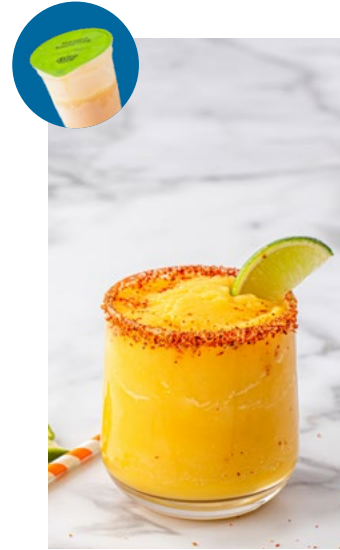

ROOT BEER SHAKE

(PC 80036)

SHAKE INGREDIENTS:

f'real Blend & Serve Vanilla
Monin Root Beer Syrup

EXPLORE ALL OUR RECIPES
AT RICHUSA.COM/RECIPES.

OUR F'REAL UNBRANDED CUPS PORTFOLIO

**F'REAL BLEND & SERVE
CHOCOLATE SHAKE**
12 10-FL OZ
(PC 80050)

**F'REAL BLEND & SERVE
COFFEE FRAPPE**
12 10-FL OZ
(PC 80055)

**F'REAL BLEND & SERVE MANGO
SMOOTHIE**
12 10-FL OZ
(PC 80054)

F'REAL BLEND & SERVE OREO® SHAKE
12 10-FL OZ
(PC 80081)

**F'REAL BLEND & SERVE
STRAWBERRY
BANANA SMOOTHIE**
12 10-FL OZ
(PC 80053)